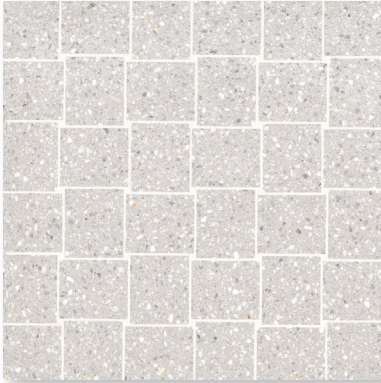

Luxury Mosaic

AVAILABLE COLORS

Bianco

Crema

Grigio

Bianco | 24"x24"

Grigio | 24"x24"

Grigio | 4"x12"

TERRAZZO

TECHNICAL CHARACTERISTICS

Material	Glazed Porcelain
Finish	Matte
Thickness	9MM
Rectified	Yes
Frost Resistance	Yes
Shade Variation	V2

Wayne Tile
Company

Made In **SPAIN**

A horizontal graphic representing the Spanish flag, consisting of three horizontal stripes: red on the top and bottom, and yellow in the middle.